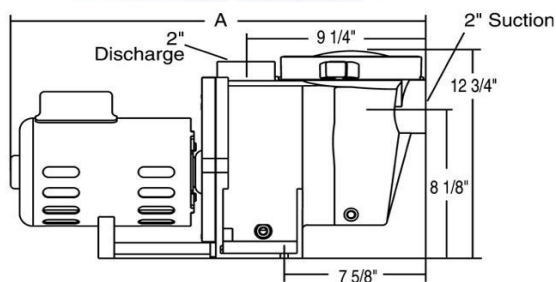

## PUMP PERFORMANCE CURVE WHISPERFLO SERIES PUMP

**A - varying length:**

- 1/2 & 3/4 hp = 24.469"
- 1 hp = 24.72"
- 1 1/2 hp = 25.22"
- 2 & 3 hp = 25.72"

PART #	MODEL	VOLTAGE	AMP	HP
340061	WFK-2	208-230/460/3/60	3.2-3.0/1.5	1/2
011021	WFK-3	208-230/460/3/60	3.8-3.6/1.8	3/4
011568	WFK-4	208-230/460/3/60	5.0-4.6/2.3	1
011569	WFK-6	208-230/460/3/60	6.4-5.8/2.9	1 1/2
011570	WFK-8	208-230/460/3/60	7.1-6.8/3.4	2
011571	WFK-12	208-230/460/3/60	11.0-10.4/5.2	3