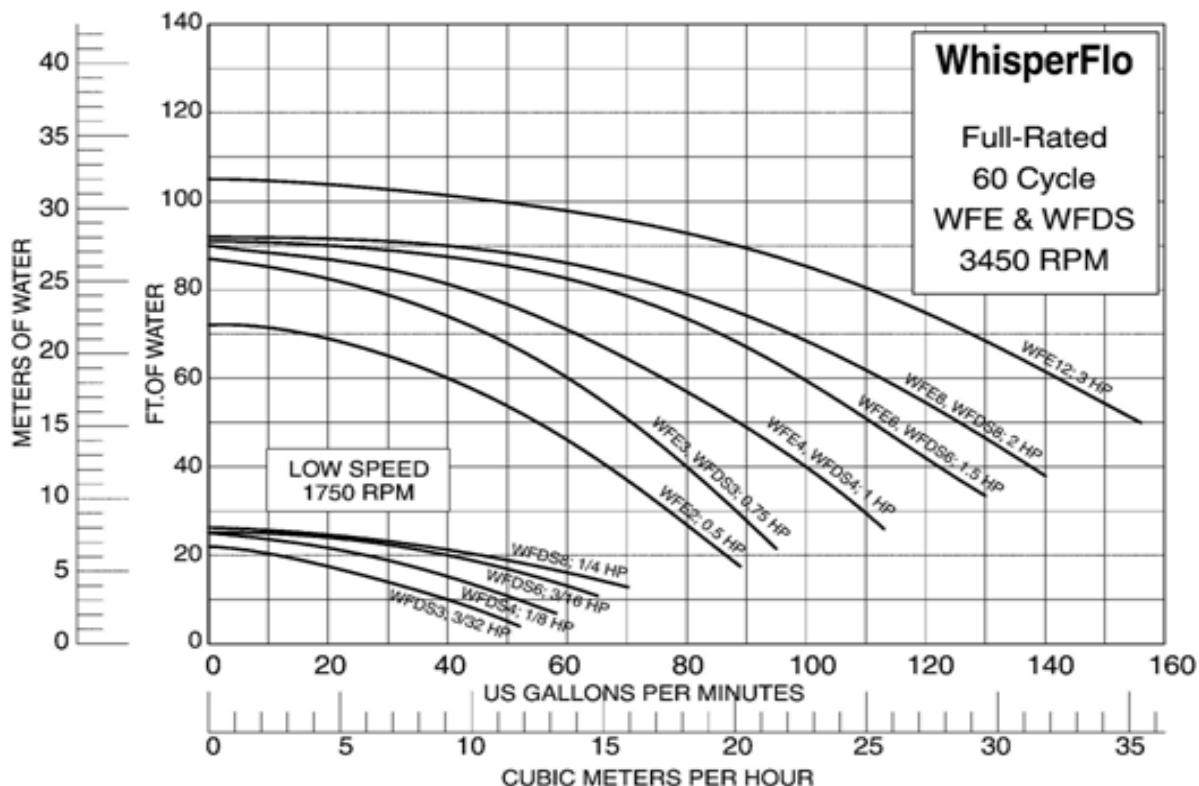

## PUMP PERFORMANCE CURVE WHISPERFLO SERIES PUMP

**A - varying length:**

- 1/2 & 3/4 hp = 24.469"
- 1 hp = 24.72"
- 1 1/2 hp = 25.22"
- 2 & 3 hp = 25.72"

PART #	MODEL	VOLTAGE	AMP	HP
340061	WFK-2	208-230/460/3/60	3.2-3.0/1.5	1/2
011021	WFK-3	208-230/460/3/60	3.8-3.6/1.8	3/4
011568	WFK-4	208-230/460/3/60	5.0-4.6/2.3	1
011569	WFK-6	208-230/460/3/60	6.4-5.8/2.9	1 1/2
011570	WFK-8	208-230/460/3/60	7.1-6.8/3.4	2
011571	WFK-12	208-230/460/3/60	11.0-10.4/5.2	3