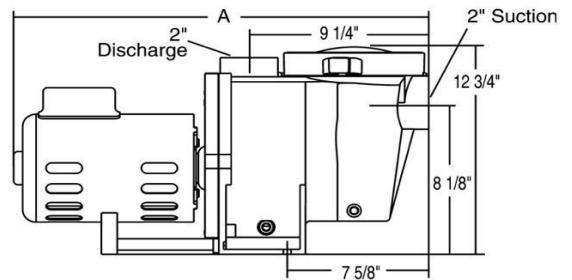

WhisperFlow High Performance Pumps

PUMP PERFORMANCE CURVE WHISPERFLO SERIES PUMP

A - varying length:

- 1/2 & 3/4 hp = 24.469"
- 1 hp = 24.72"
- 1 1/2 hp = 25.22"
- 2 & 3 hp = 25.72"

PART #	MODEL	VOLTAGE	AMP	HP
→ 011578	WF-2	208-230/1/60	10.5/5.4	1/2
011579	WF-3	208-230/1/60	14.2/7.1	3/4
011580	WF-4	208-230/1/60	16.0/8.0	1
011581	WF-6	208-230/1/60	22.4/11.2	1 1/2
→ 011582	WF-8	230/1/60	11.5	2
011583	WF-12	230/1/60	15	3