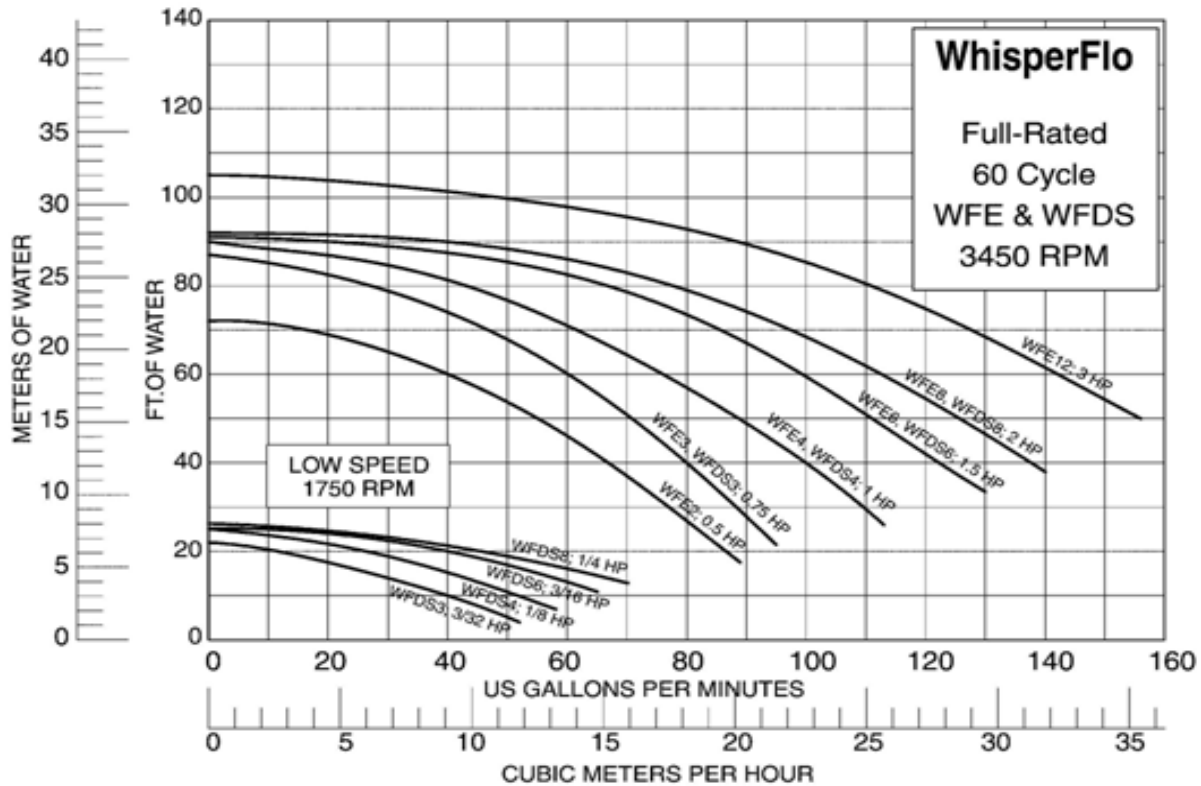

WhisperFlow High Performance Pumps

PUMP PERFORMANCE CURVE WHISPERFLO SERIES PUMP

A - varying length:

- 1/2 & 3/4 hp = 24.469"
- 1 hp = 24.72"
- 1 1/2 hp = 25.22"
- 2 & 3 hp = 25.72"

PART #	MODEL	VOLTAGE	AMP	HP
→ 011578	WF-2	208-230/1/60	10.5/5.4	1/2
011579	WF-3	208-230/1/60	14.2/7.1	3/4
011580	WF-4	208-230/1/60	16.0/8.0	1
011581	WF-6	208-230/1/60	22.4/11.2	1 1/2
→ 011582	WF-8	230/1/60	11.5	2
011583	WF-12	230/1/60	15	3